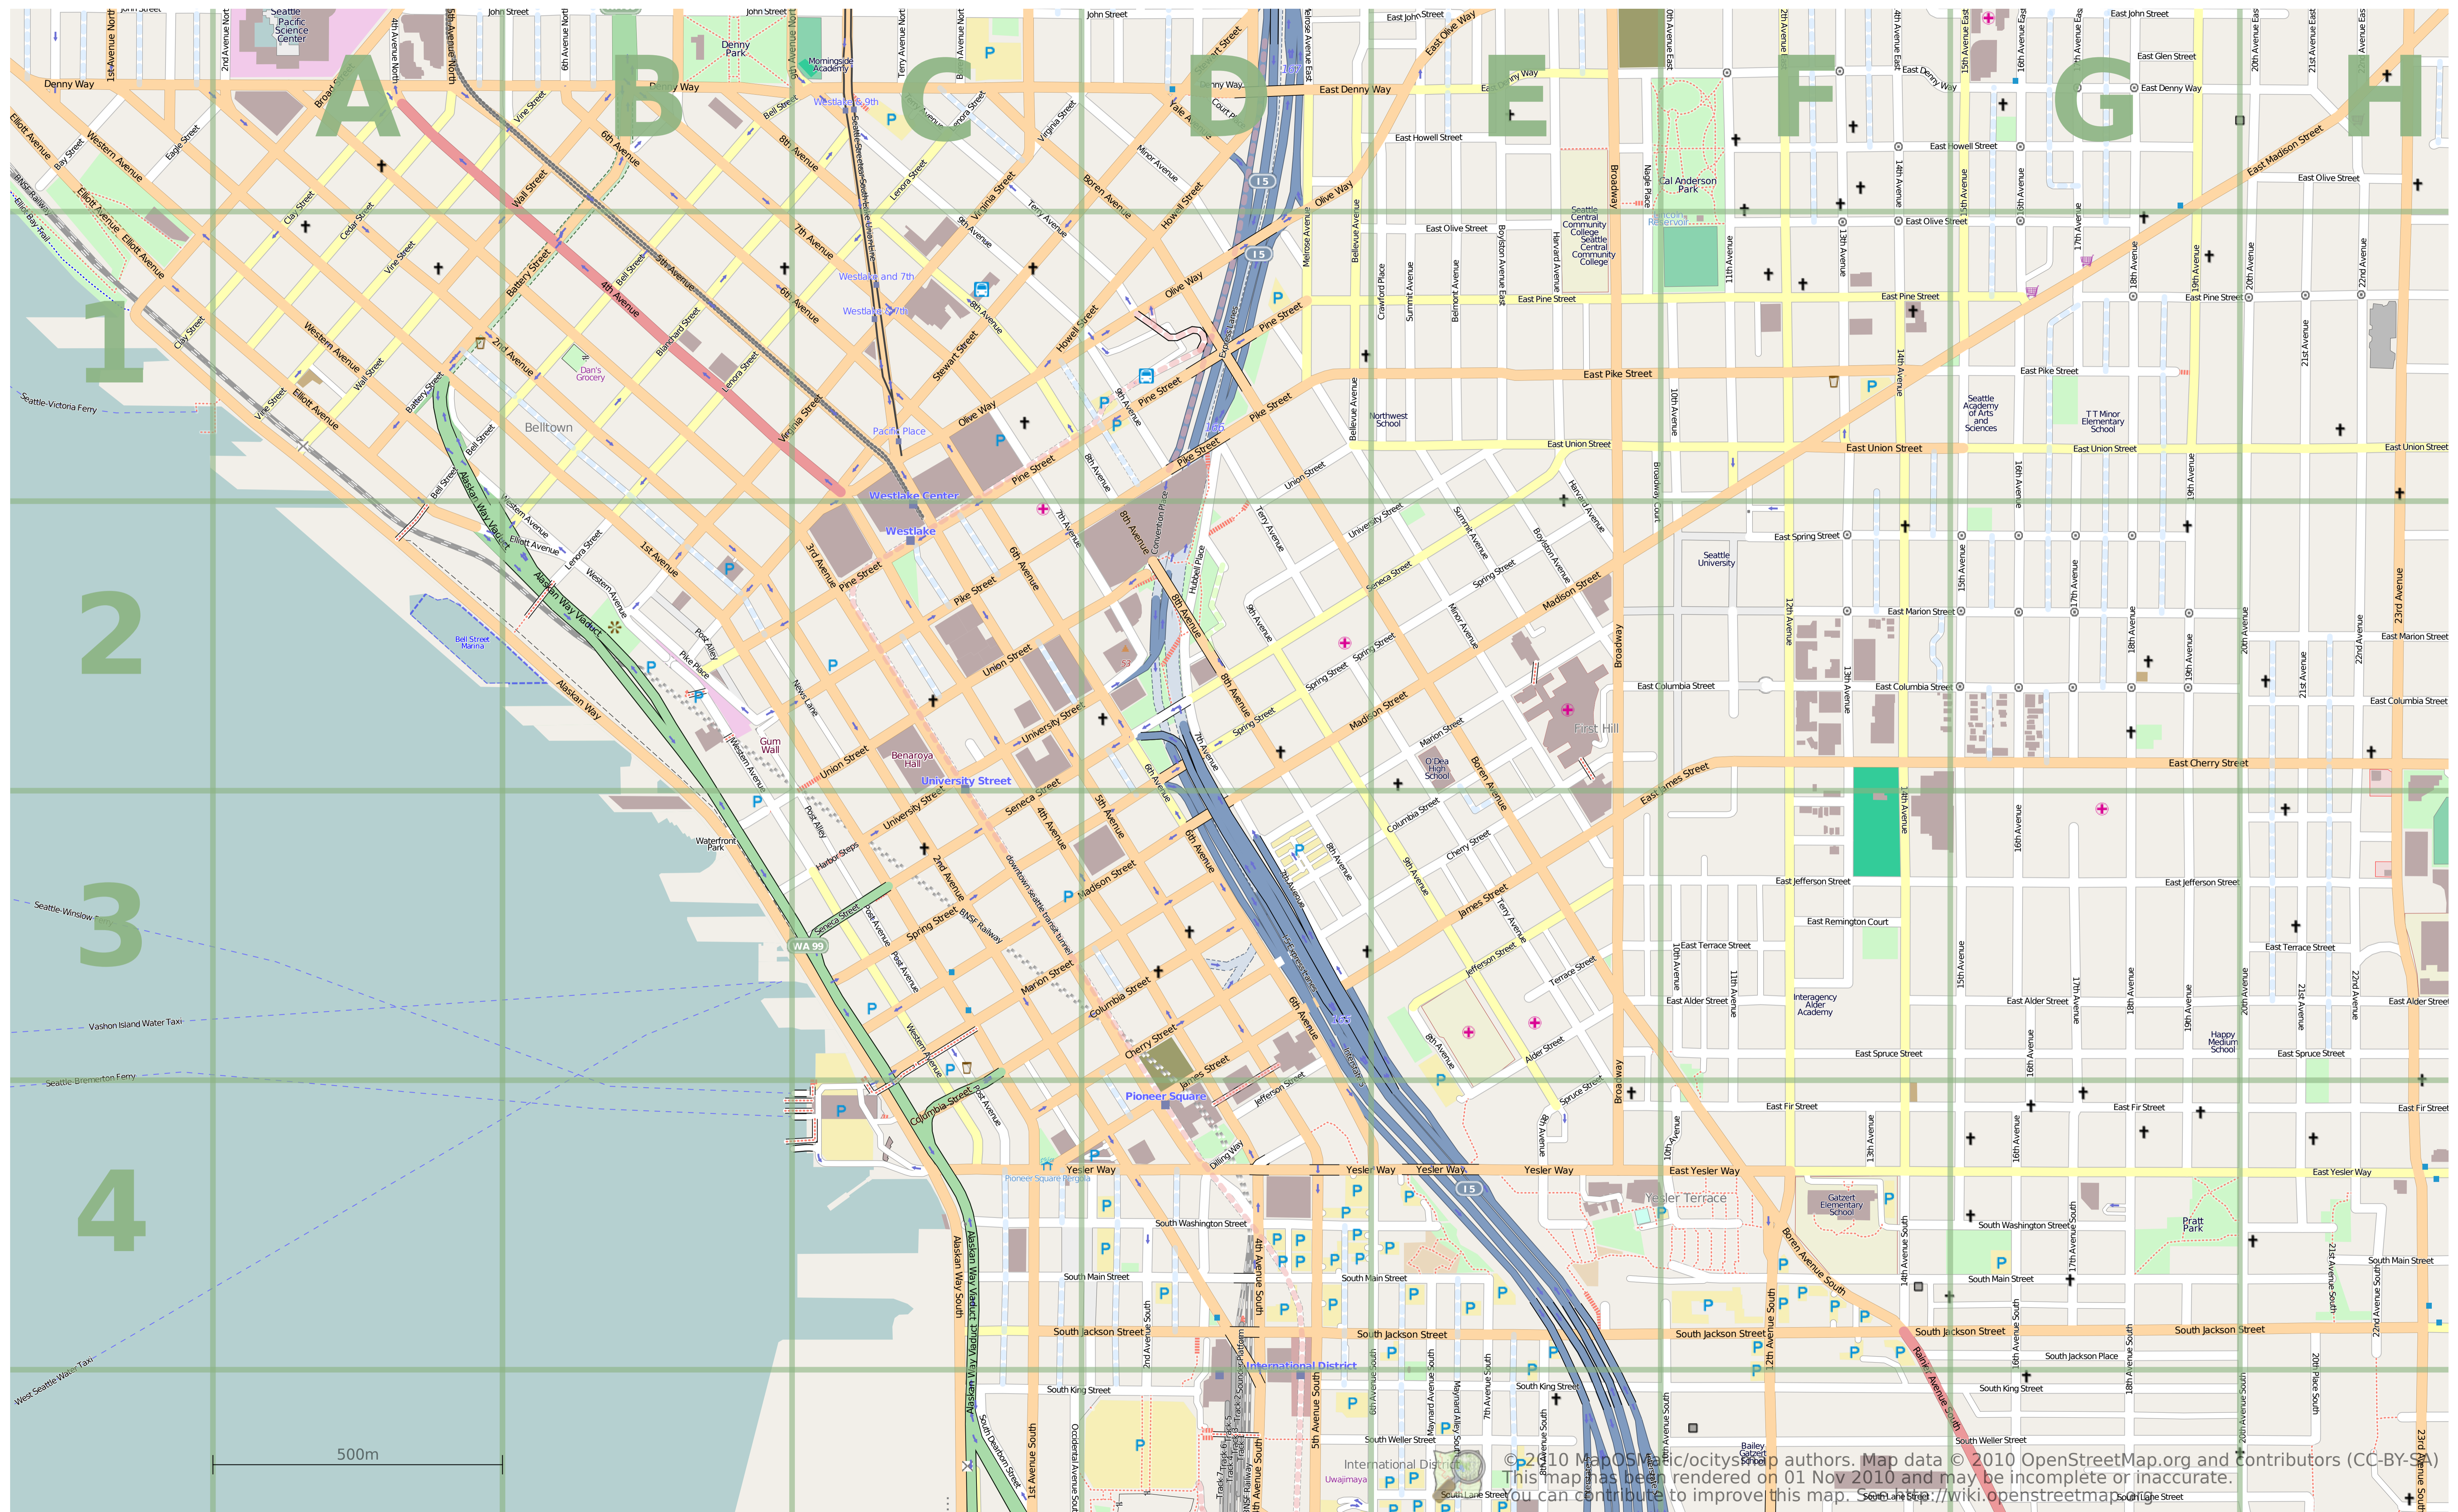

Seattle

500m

© 2010 MapOSM/cityship authors. Map data © 2010 OpenStreetMap.org and Contributors (CC-BY-SA)
This map has been rendered on 01 Nov 2010 and may be incomplete or inaccurate.
You can contribute to improve this map. See <http://wiki.openstreetmap.org>